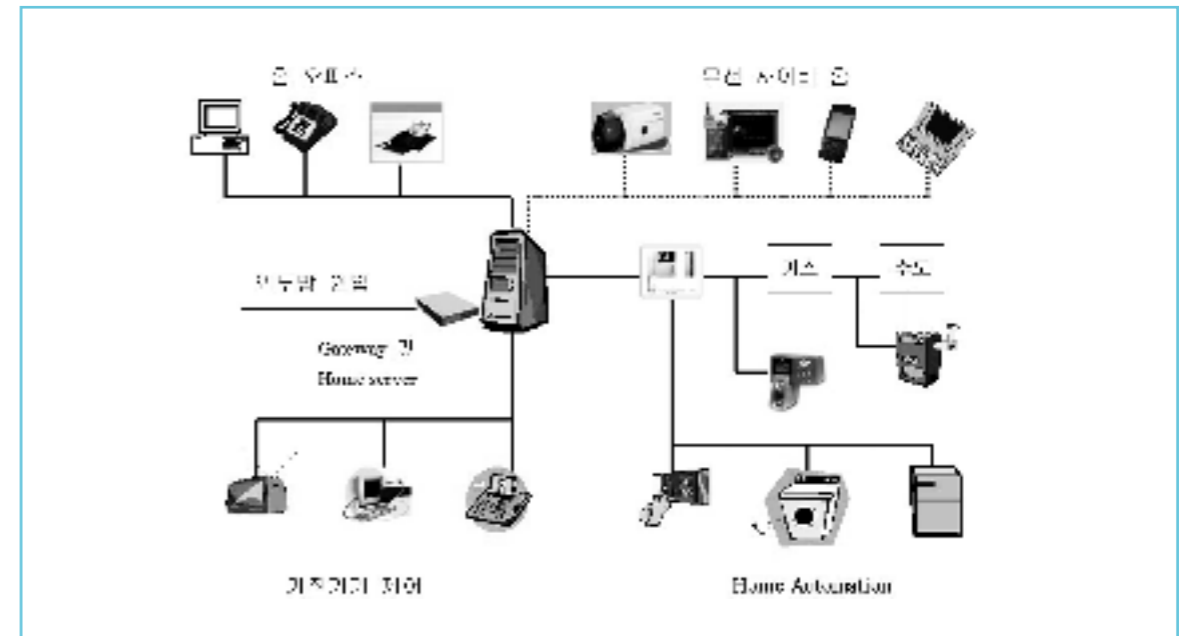

3.2 Home Network

1) 가 가

[1] Home Network

< 2 > Home Network

	Home PNA	Home PNA v. 1/2.0	1 ~ 2/10Mbps	150M ~ 1.5KM
	USB	USB v. 1.1	12Mbps	30M
		IEEE 802.3i	10/100/1000 Mbps	100M (Utp)
	IEEE 1394	EEE 1394	100 ~ 400Mbps	72M
	(Plc)	None	1 ~ 2Mbps	100M
	Bluetooth	Bluetooth v. 1.0	720Kbps	10M
	Home Rf	SWAP v. 1.2	1 ~ 2Mbps	50M
	IRDA	IRDA v. 1.3	4Mbps	1M
	LAN	IEEE 802.11	5.5 ~ 1 Mbps	50M